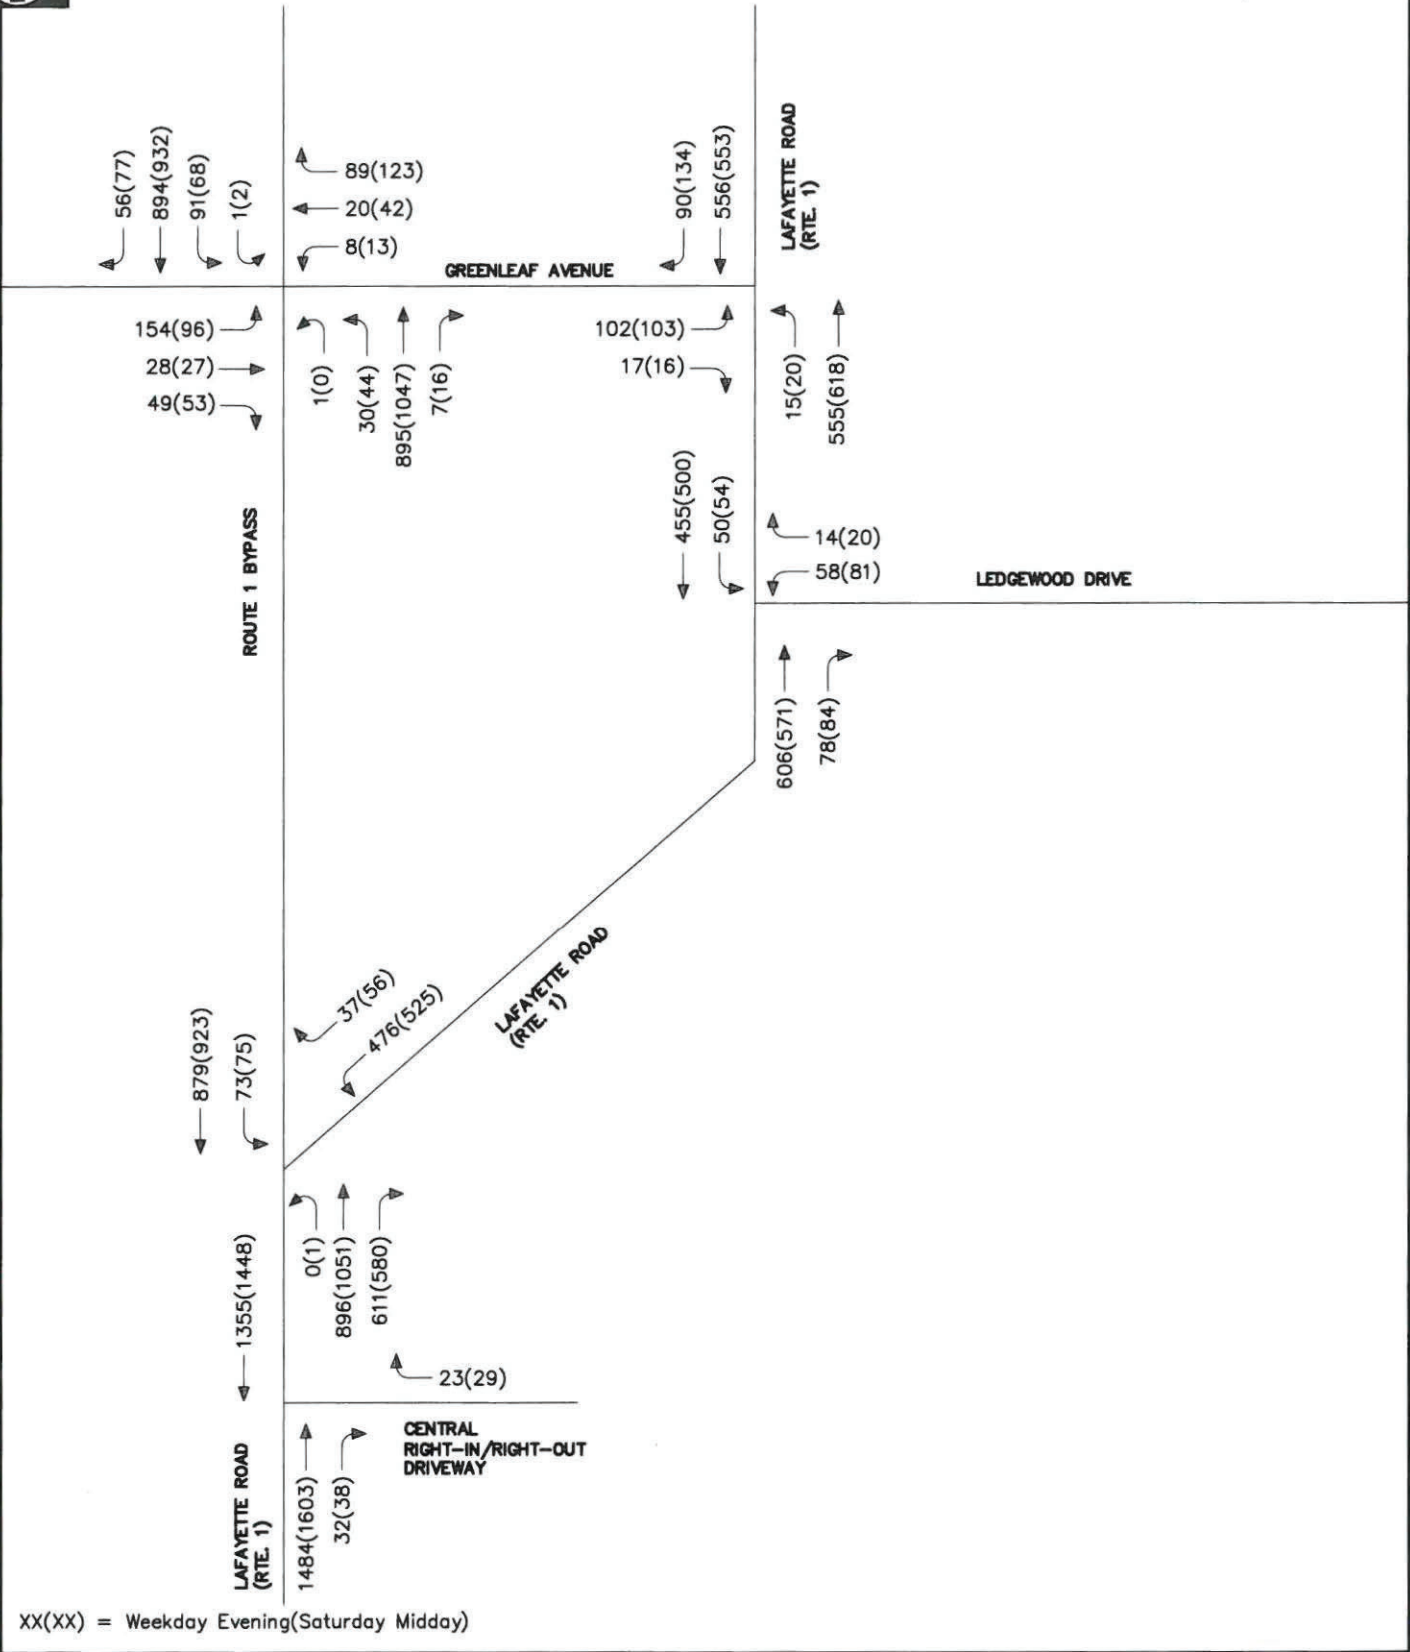

Not to Scale

# Tuscan Kitchen Restaurant - Portsmouth, New Hampshire

Traffic Impact Assessment

Figure 8

2026 Future Year Build Conditions  
Weekday Evening and  
Saturday Midday  
Peak Hour Traffic Volumes

TEC, Inc.  
 65 Glenn Street | 169 Ocean Blvd, Unit 101  
 Lawrence, MA 01843 | Hampton, NH 03842  
 (978) 794.1792 | (603) 601.8154  
 www.TheEngineeringCorp.com